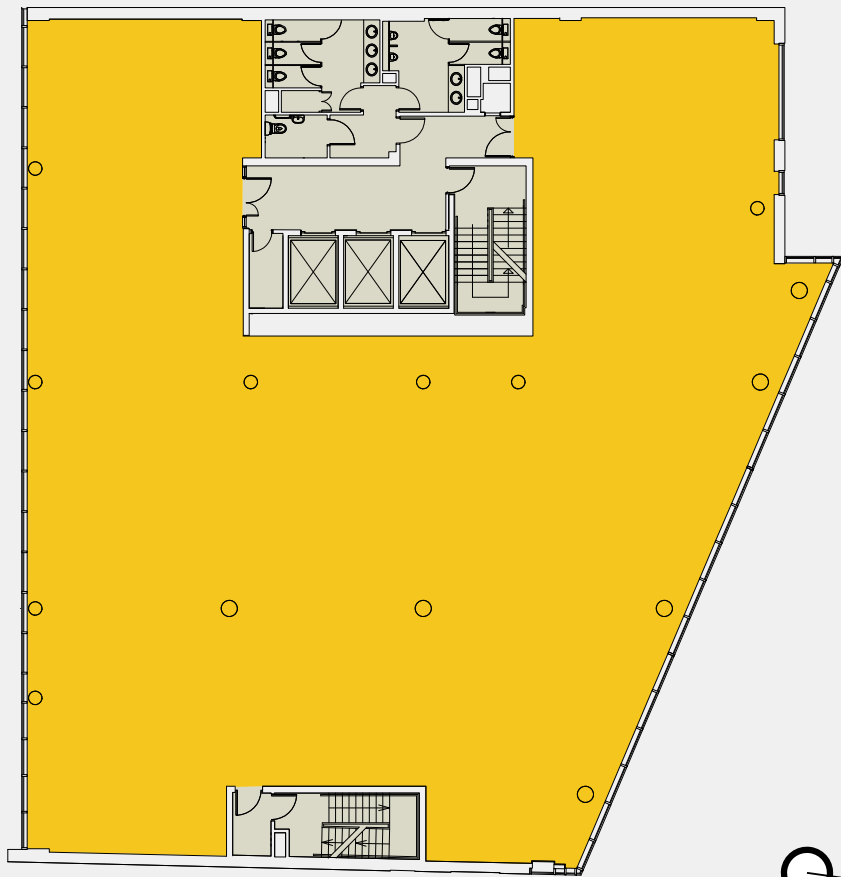

THE PEARCE BUILDING

FIRST FLOOR

—
7,331 SQ FT
681.1 SQ M

Market Street